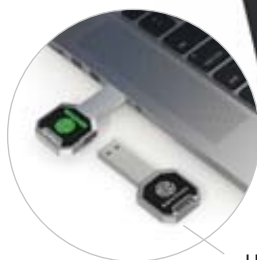

LED logo OFF